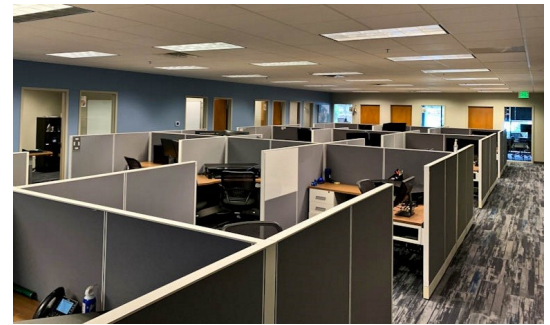

# OFFICE FOR SUBLEASE

**REDUCED RATE**

**3090 PREMIERE PKWY | DULUTH**  
**9,722 SF**

**\$19.50/SF Full Service**

- Heart of Sugarloaf area
- Single story office ideal for controlling your environment
- Great mix of private office and open space
  - Large training/collaboration room
  - Executive conference room
  - Furniture available/negotiable
    - Large break area
- Walkable to several restaurants