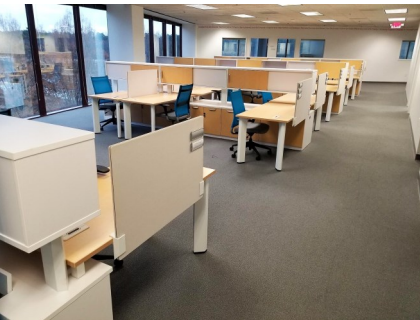

OFFICE FOR SUBLEASE

1850 PARKWAY PL. | MARIETTA

Suite A

7,369 SF

\$17.75 FS

- Available June 2021
 - 9 Offices
 - 20 Workstations
 - Furniture Negotiable
- Available through 1/31/2025

770-723-1900

[Click for Location Map](#)