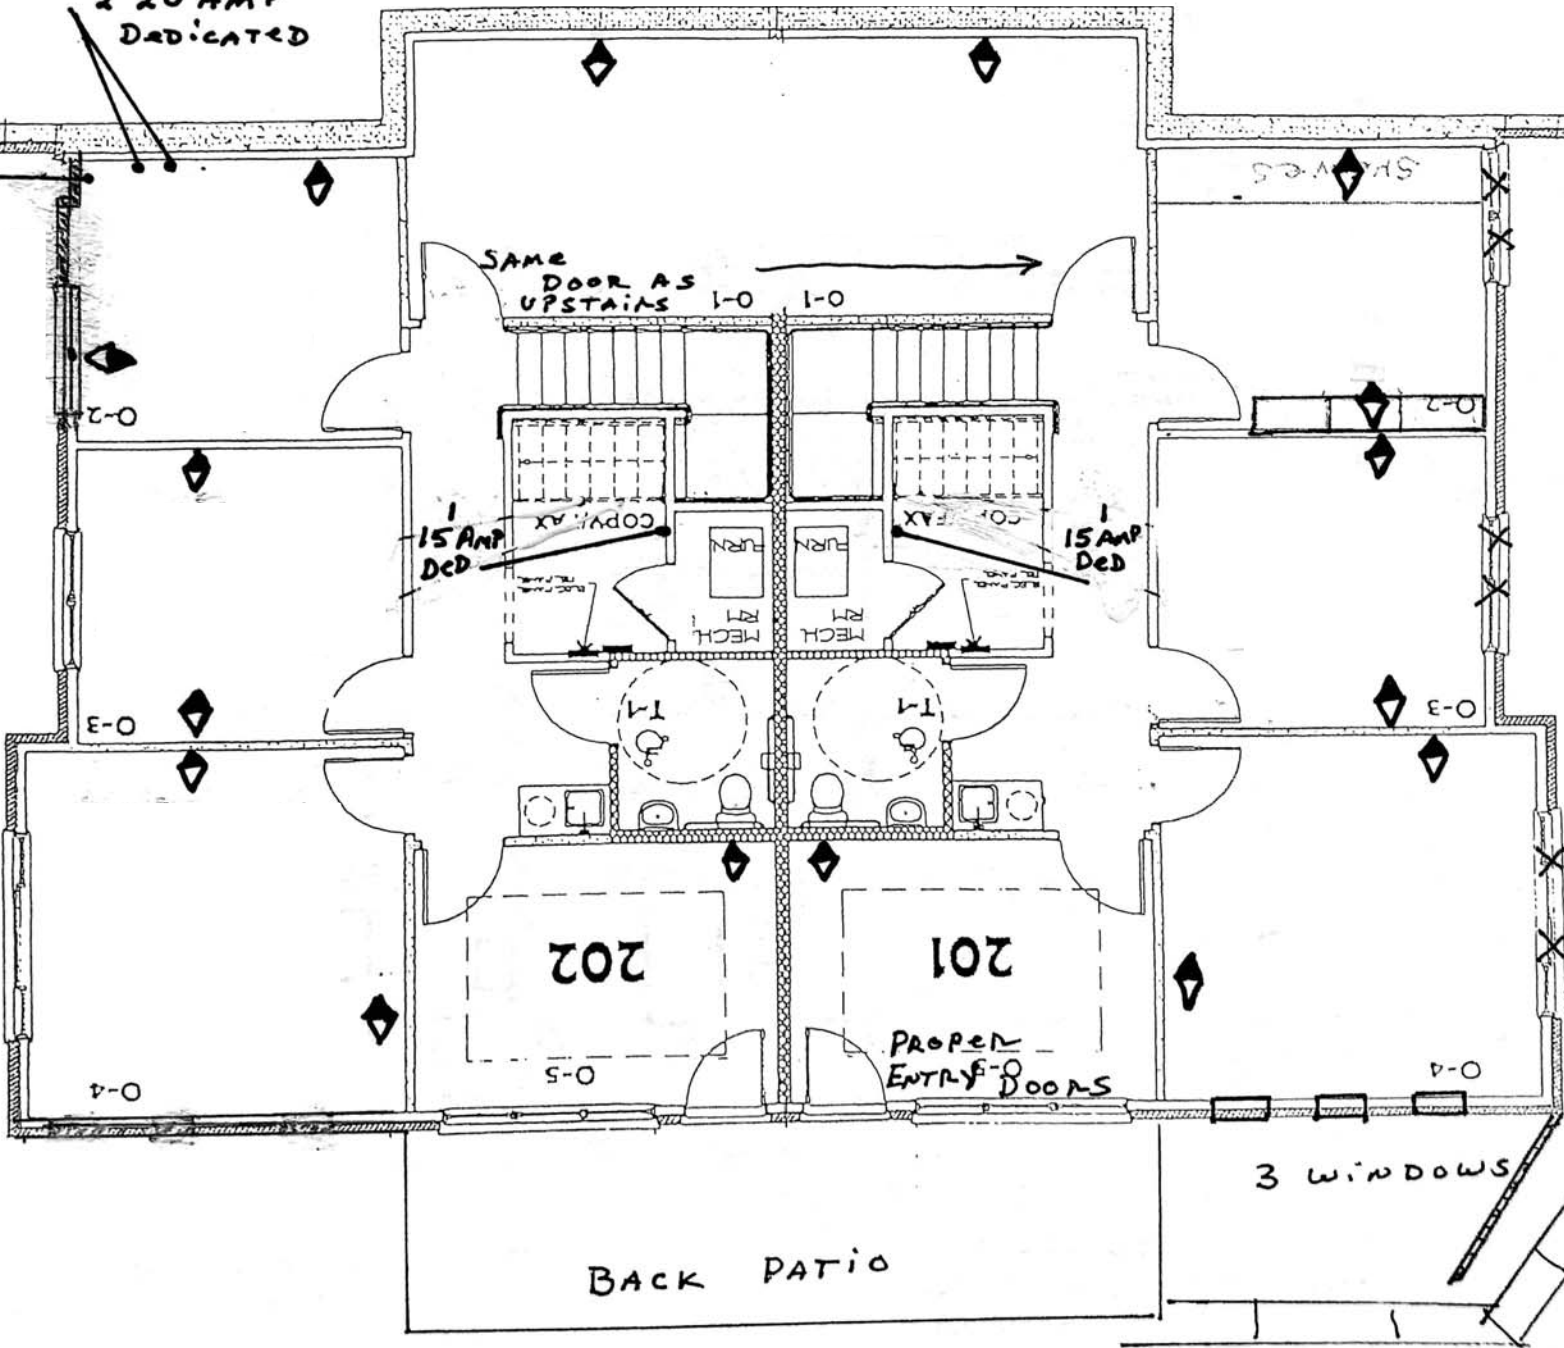

2 20 AMP DEDICATED  
15 AMP DEDICATED

SIDE WALK TO REAR ENTRY

BACK PATIO

3 WINDOWS

PROPER ENTRY DOORS

202

201

1 15 AMP DED